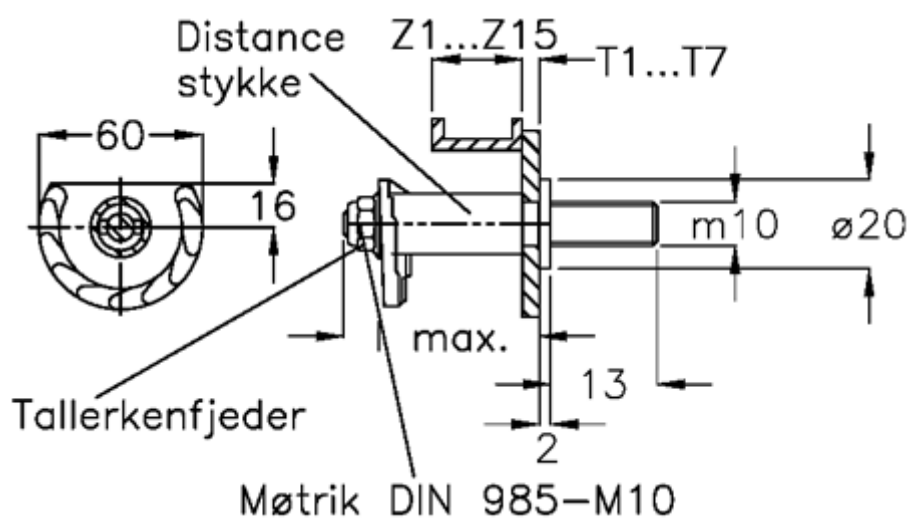

Data Sheet

Article number: 20895415

Description: E+G Door lock
GN 117-GB-T4-Z15

Measures

Cam thickness = 42-51